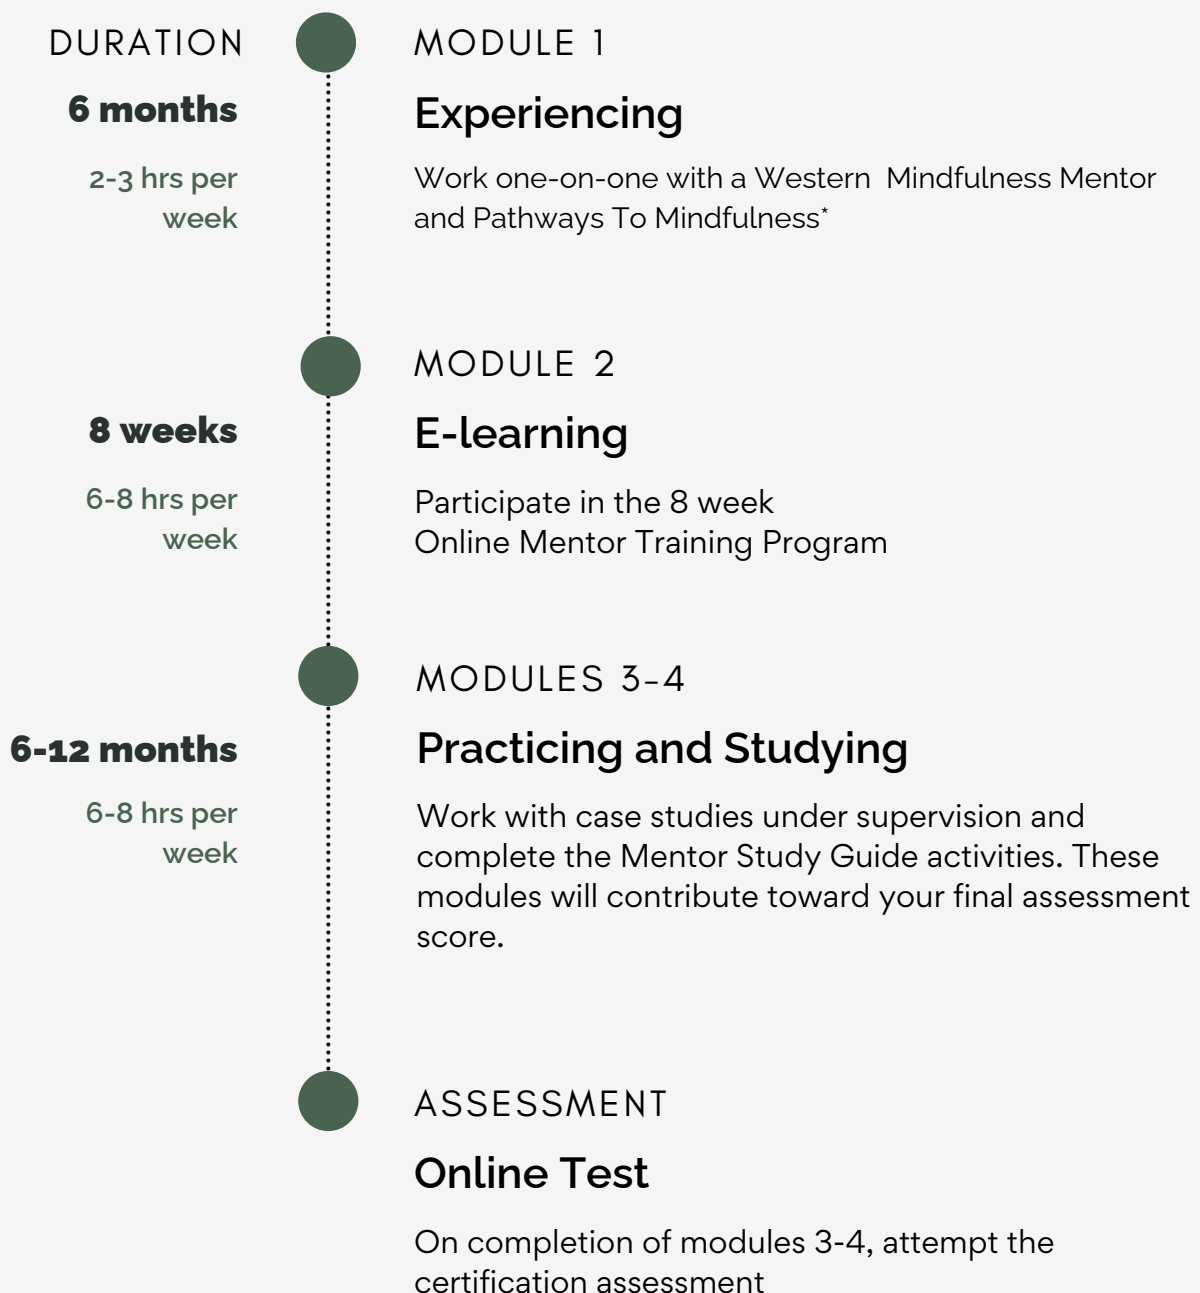

Certification Timeline

Already completed module 1: 9-15 months
Not yet completed module 1: 15-21 months

**This includes participants who have completed all three units of EAP.*